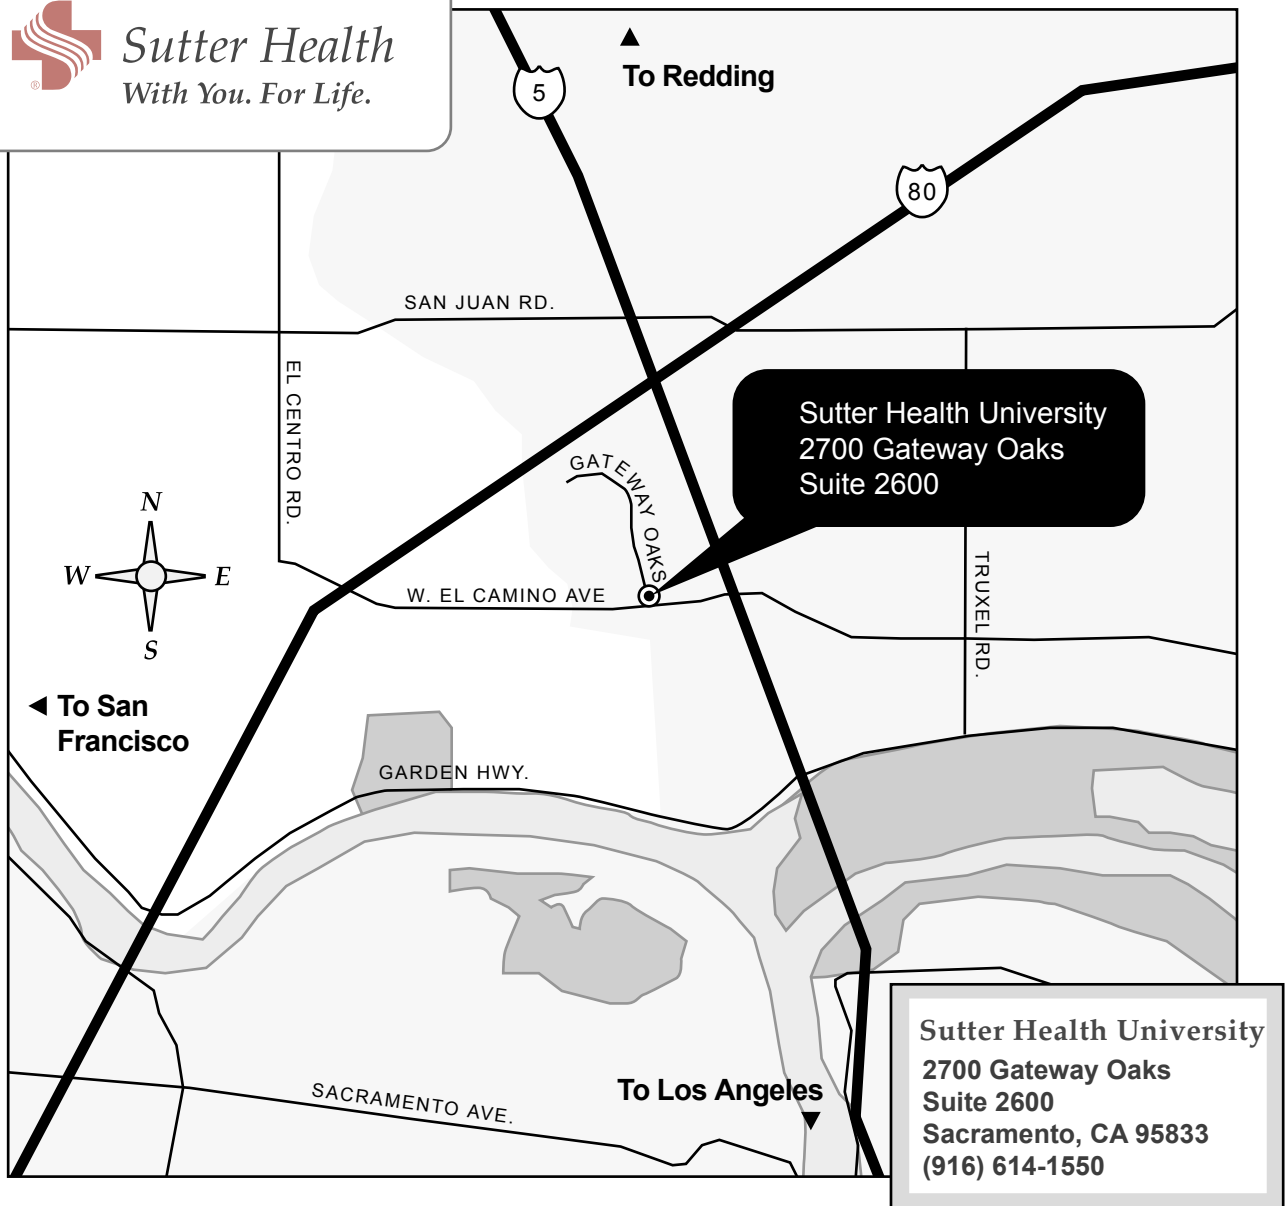

**Sutter Health**  
With You. For Life.

### **HWY 50 East (from S. Lake Tahoe)**

- ▷ Take HWY 50 west to Sacramento
- ▷ Take I-5 North towards Redding
- ▷ Take the West El Camino Ave exit
- ▷ Turn left onto West El Camino.
- ▷ Turn right on Gateway Oaks Dr.
- ▷ Building is on the corner to your right.
- ▷ Sutter Health University is located on the 2nd floor.

### **I-80 West (from San Francisco)**

- ▷ Take I80 East to Sacramento
- ▷ Continue on I-80 East toward Reno
- ▷ Take the West El Camino Exit
- ▷ Turn right onto West El Camino
- ▷ Turn left onto Gateway Oaks Dr.
- ▷ Building is on the corner to your right.
- ▷ Sutter Health University is located on the 2nd floor